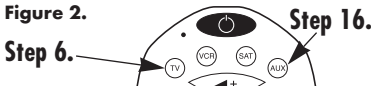

7. Use the number keys on your URC to enter the 3-digit Device Code. If you have entered a valid code, the STATUS INDICATOR will blink once. If you have entered a wrong code, the STATUS INDICATOR will blink twice.